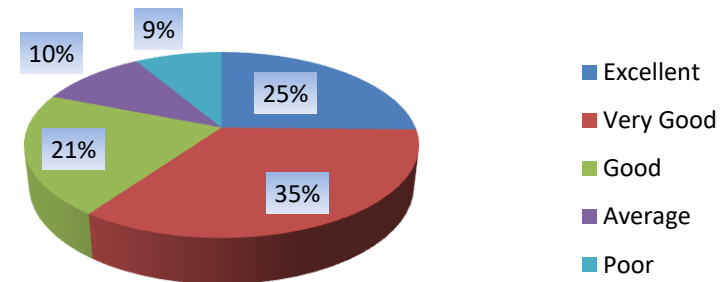

Was the Internal Examination process completely transparent?

Is the Examination timetable convenient for you?

Does the Examination Help desk respond to your queries?

Was the Admit card Generation process friendly?