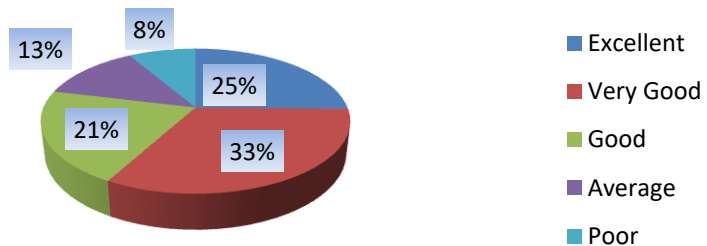

How will you express your views on help provided from your institution for downloading of results?