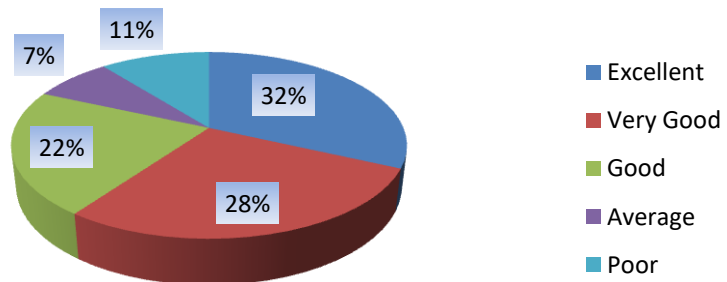

**2.5.2 - Feedback-based Mechanism to deal with internal examination related grievances:**

Question	Excellent	Very Good	Good	Average	Poor	Total Students Given Feedback
Was the Internal Examination process completely transparent?	840	914	439	399	181	2773
Is the Examination timetable convenient for you?	799	847	598	298	231	2773
Does the Examination Help desk respond to your queries?	883	780	601	212	297	2773
Was the Admit card Generation process friendly?	702	957	587	290	237	2773
How will you express your views on help provided from your institution for downloading of results?	701	907	578	354	233	2773
Express your opinion on submission of data for various examinations?	714	999	398	477	185	2773
How will you rate Overall Examination process of Maharaja Manindra Chandra College?	778	1006	510	292	187	2773
<b>Overall</b>	<b>5417</b>	<b>6410</b>	<b>3711</b>	<b>2322</b>	<b>1551</b>	
<b>Total Points</b>	<b>50642</b>					

Was the Internal Examination process completely transparent?

Is the Examination timetable convenient for you?

Does the Examination Help desk respond to your queries?

Was the Admit card Generation process friendly?