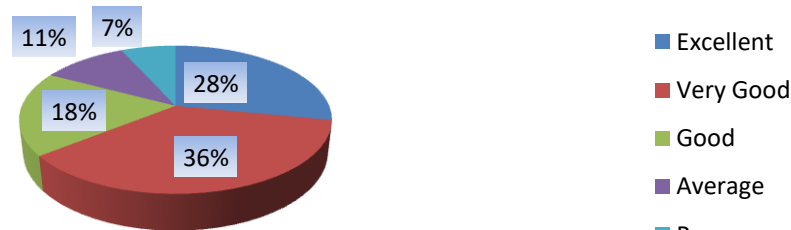

How will you rate Overall Examination process of Maharaja Manindra Chandra College?