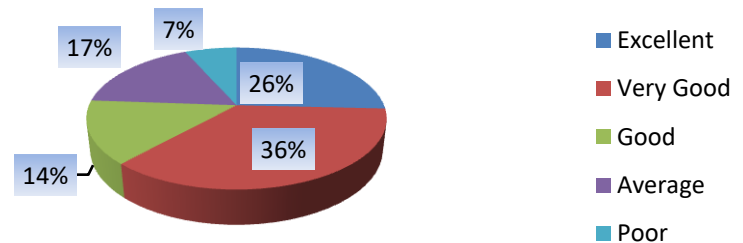

Express your opinion on submission of data for various examinations?