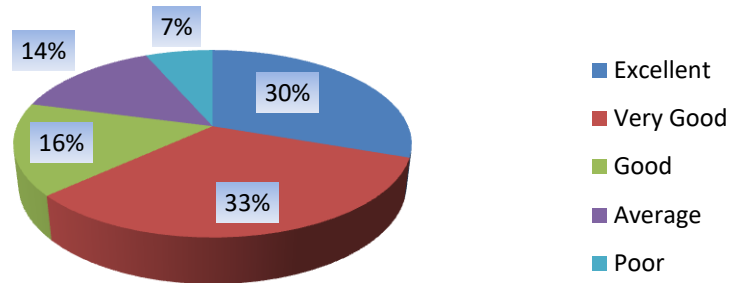

**2.5.2 - Feedback-based Mechanism to deal with internal examination related grievances:**

Question	Excellent	Very Good	Good	Average	Poor	Total Students Given Feedback
Was the Internal Examination process completely transparent?	840	914	439	399	181	2773
Is the Examination timetable convenient for you?	799	847	598	298	231	2773
Does the Examination Help desk respond to your queries?	883	780	601	212	297	2773
Was the Admit card Generation process friendly?	702	957	587	290	237	2773
How will you express your views on help provided from your institution for downloading of results?	701	907	578	354	233	2773
Express your opinion on submission of data for various examinations?	714	999	398	477	185	2773
How will you rate Overall Examination process of Maharaja Manindra Chandra College?	778	1006	510	292	187	2773
<b>Overall</b>	<b>5417</b>	<b>6410</b>	<b>3711</b>	<b>2322</b>	<b>1551</b>	
<b>Total Points</b>	<b>50642</b>					

Was the Internal Examination process completely transparent?

Is the Examination timetable convenient for you?

Does the Examination Help desk respond to your queries?

Was the Admit card Generation process friendly?