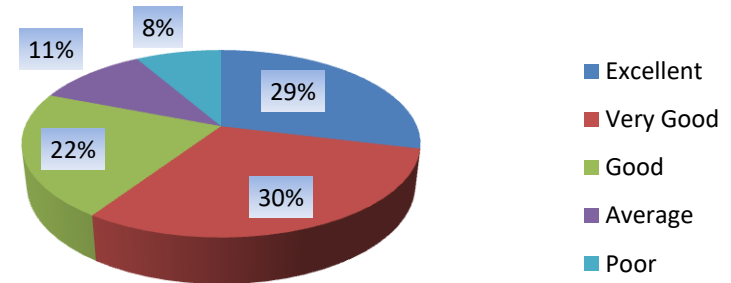

**2.5.2 - Feedback-based Mechanism to deal with internal examination related grievances:**

Question	Excellent	Very Good	Good	Average	Poor	Total Students Given Feedback
Was the Internal Examination process completely transparent?	840	914	439	399	181	2773
Is the Examination timetable convenient for you?	799	847	598	298	231	2773
Does the Examination Help desk respond to your queries?	883	780	601	212	297	2773
Was the Admit card Generation process friendly?	702	957	587	290	237	2773
How will you express your views on help provided from your institution for downloading of results?	701	907	578	354	233	2773
Express your opinion on submission of data for various examinations?	714	999	398	477	185	2773
How will you rate Overall Examination process of Maharaja Manindra Chandra College?	778	1006	510	292	187	2773
<b>Overall</b>	<b>5417</b>	<b>6410</b>	<b>3711</b>	<b>2322</b>	<b>1551</b>	
<b>Total Points</b>	<b>50642</b>					

Was the Internal Examination process completely transparent?

Is the Examination timetable convenient for you?

Does the Examination Help desk respond to your queries?

Was the Admit card Generation process friendly?